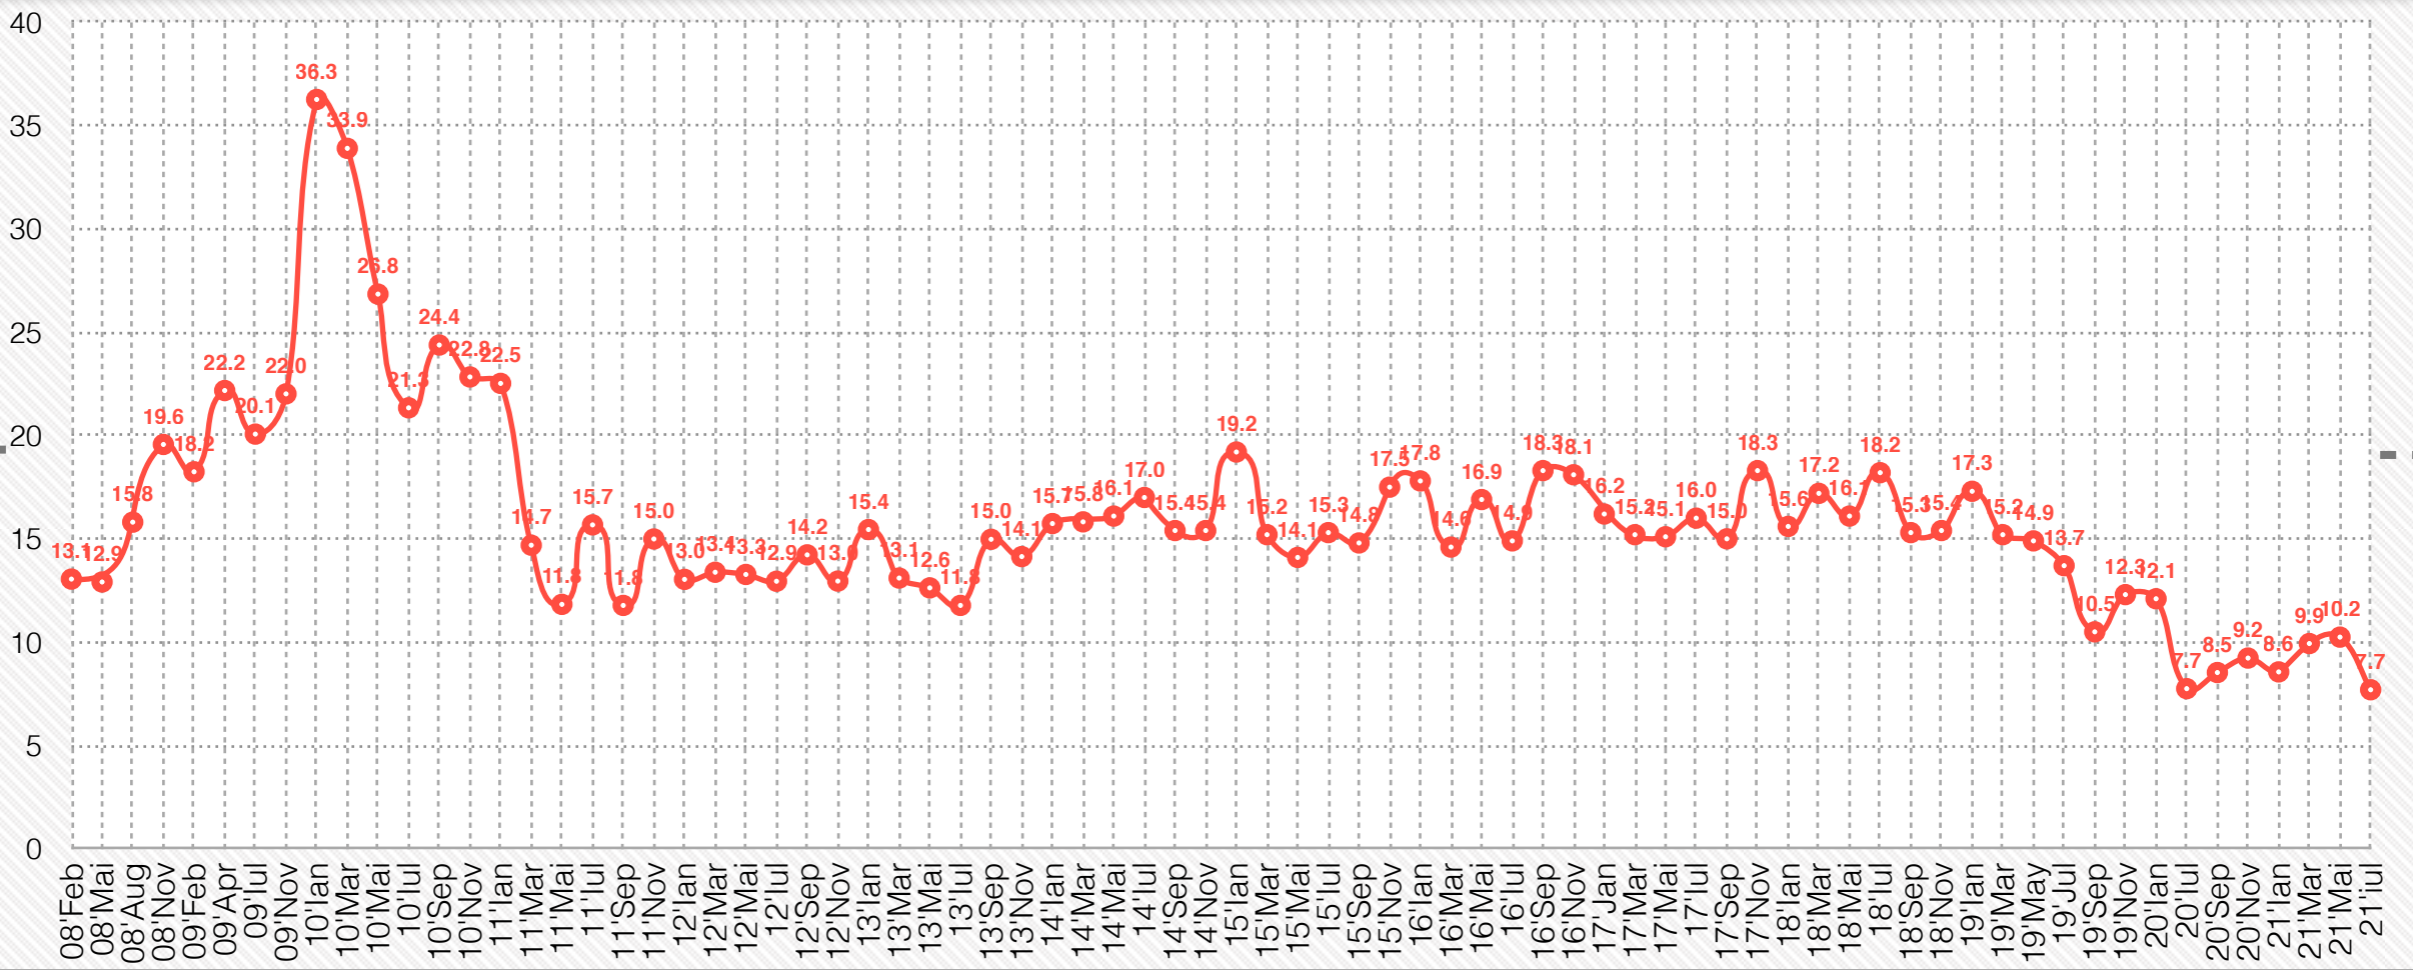

comertul ilegal cu tigarete la nivel national

The illegal trade in cigarettes at National level

evolutie / evolution

(% din total consum / % of total consumption)

Surse (Iul. vs. Mai.) / Sources (Jul. vs. May.)

(% din piata ilegala / % of illegal market)